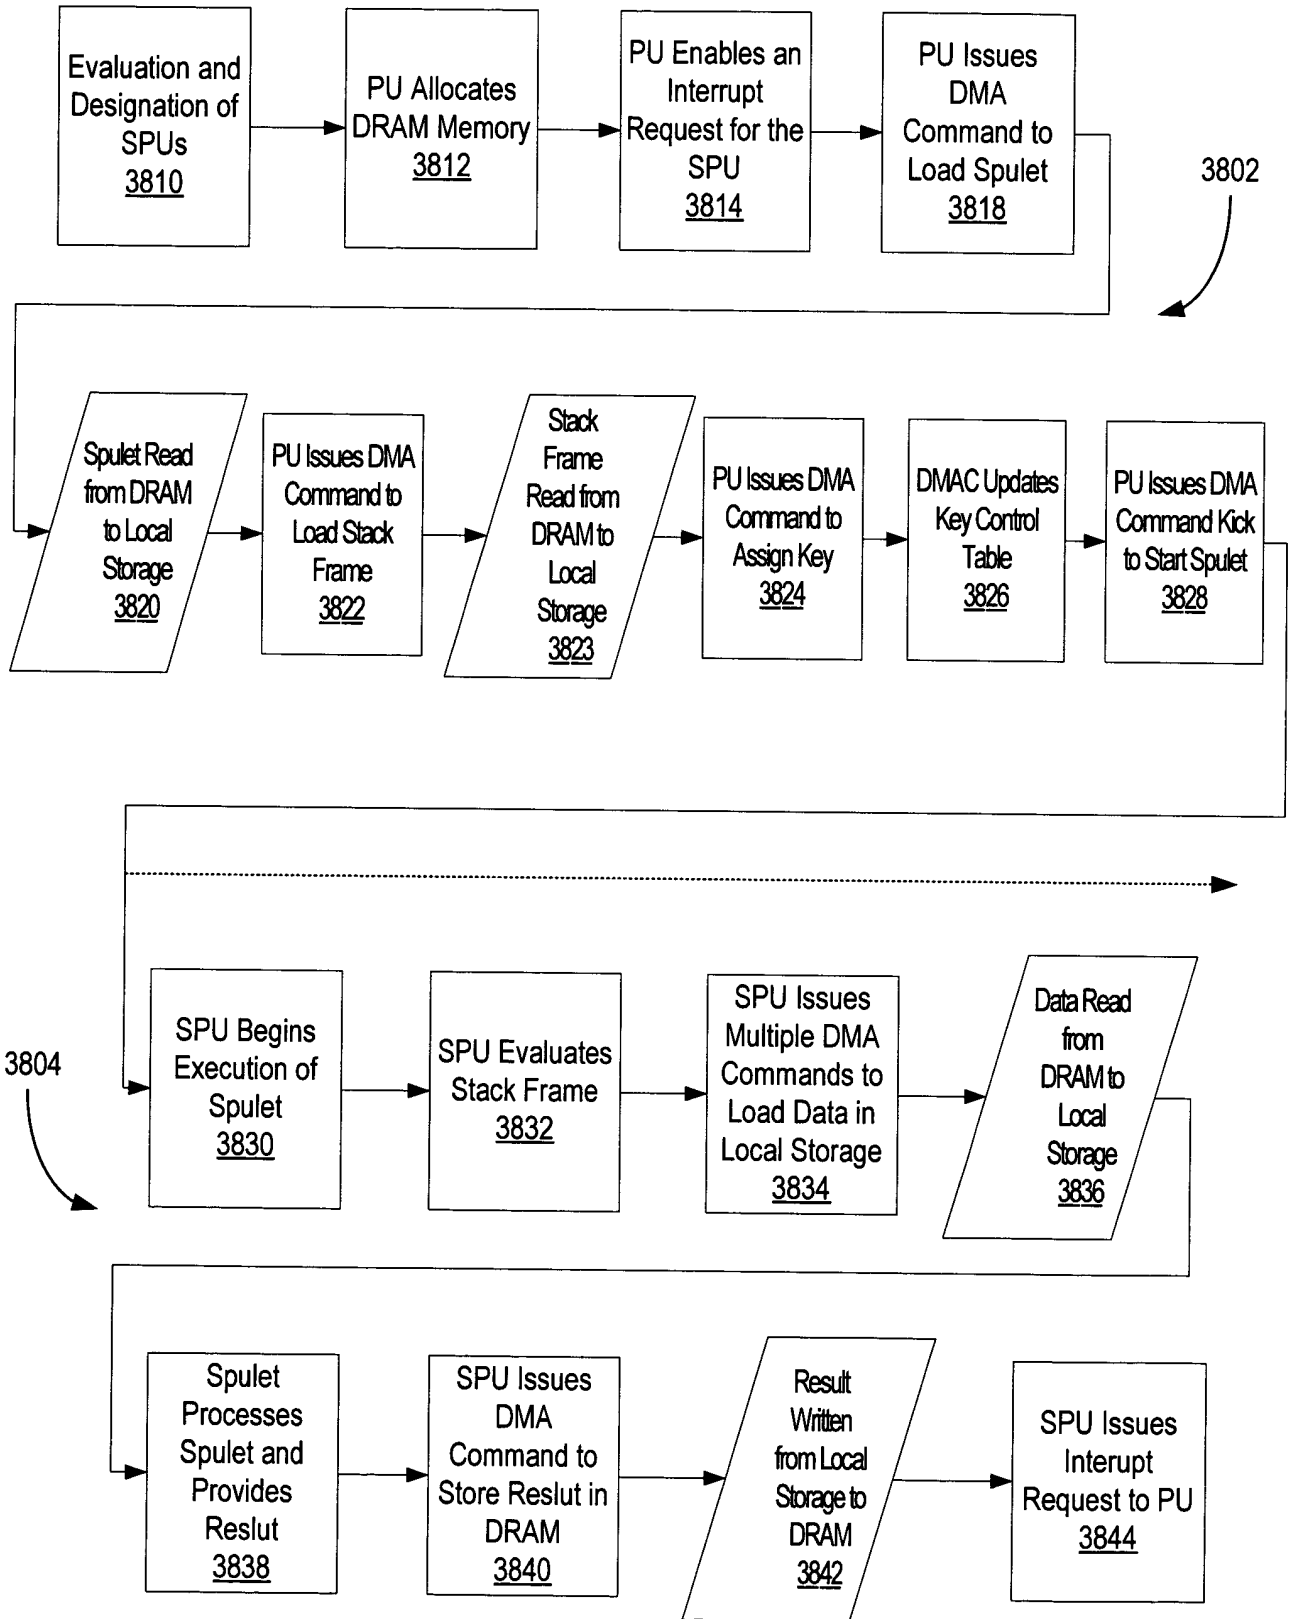

Figure 29

Figure 30

Figure 31

Figure 32

Figure 33

Figure 34

Memory Access Control Table

The diagram shows a table with 64 rows, indexed from 0 to 63. Each row contains four columns: 'Base', 'Size', 'Access Key', and 'Access Key Mask'. Callout 3504 points to the 'ID' column header. Callout 3506 points to the 'Base' column header. Callout 3508 points to the 'Size' column header. Callout 3510 points to the 'Access Key' column header. Callout 3512 points to the 'Access Key Mask' column header. Callout 3502 is an arrow pointing to the table structure.

Figure 35

Figure 36

Figure 37

38 / 60

Figure 38

Figure 39

40 / 60

Figure 40A